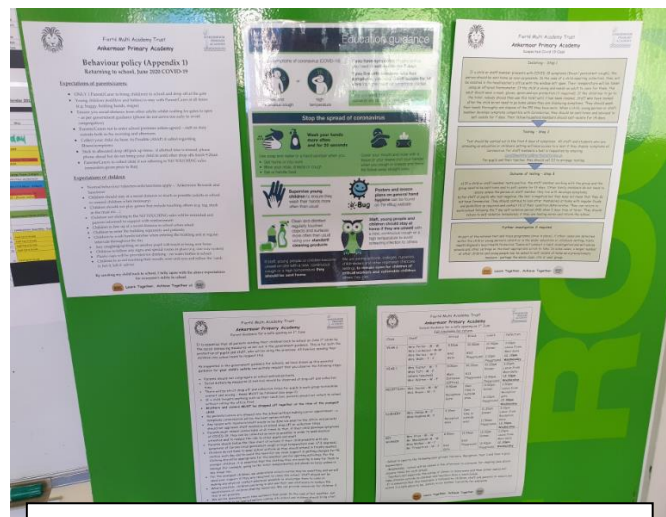

Fierté Multi Academy Trust
Ankermoor Primary Academy
 Site Photos for Staff, pupils and parents

Clear signage outside school and sanitising areas

Clear signage inside school for all

Areas marked on floor to ensure distancing

Playground markings to show marked areas

Resources and equipment removed from classes

A one-way system to limit traffic in corridors

Fierté Multi Academy Trust
Ankermoor Primary Academy
Site Photos for Staff, pupils and parents

Playground markings to separate children in to groups / bubbles

Equipment moved to ensure safe working areas

Signage inside toilets linked to handwashing

Signage on toilet doors, providing clear messages

Access points marked to ensure smooth entrance and exit